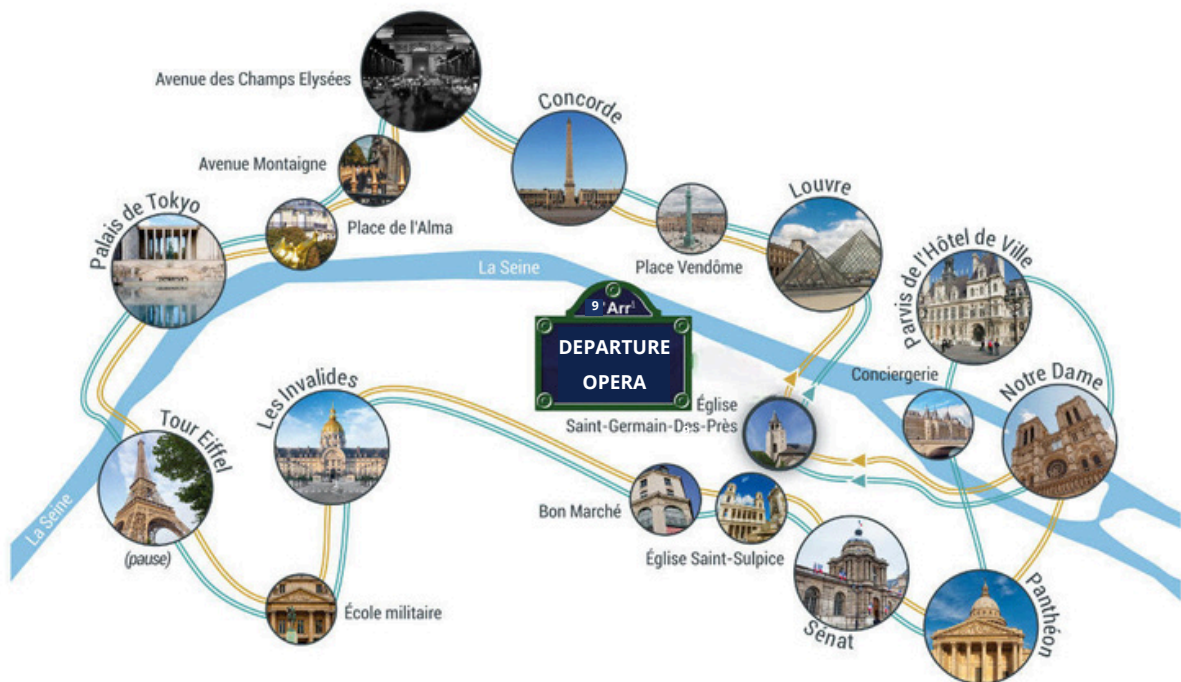

ACCES OPERA

Métro : Opéra (ligne 3, 7 et 8)

Chaussée d'Antin (ligne 7 et 9)

RER A : Auber

Bus : 320, 21, 27, 29, 32, 45, 52, 66, 68, 95

Parking : Q-Park Edouard VII
16, rue Bruno Coquatrix 75009 Paris

POUR PATIENTER

BUS SAINT-GERMAIN 1920

RIVE GAUCHE LUNCH 12h30/PARISIAN DINER 18h/PARIS BY NIGHT 20h30

DÉPART : OPERA QUARTER
75009 Paris

*** Boarding 20 minutes before Bus Toqué's scheduled departure time.**

If you are late or absent, you will not be entitled to any refund.

It is therefore imperative to be on board the bus 20 minutes before departure time.

OPERA ACCESS

Metro: Opéra (lines 3, 7 and 8)

Chaussée d'Antin (lines 7 and 9)

RER A: Auber

Bus: 320, 21, 27, 29, 32, 45, 52, 66, 68, 95

Parking: Q-Park Edouard VII

16, rue Bruno Coquatrix 75009 Paris

TO WAIT FOR THE BUS

with a drink

Le Café de la Paix

5 Place de l'Opéra

75009 Paris

01 40 07 36 36